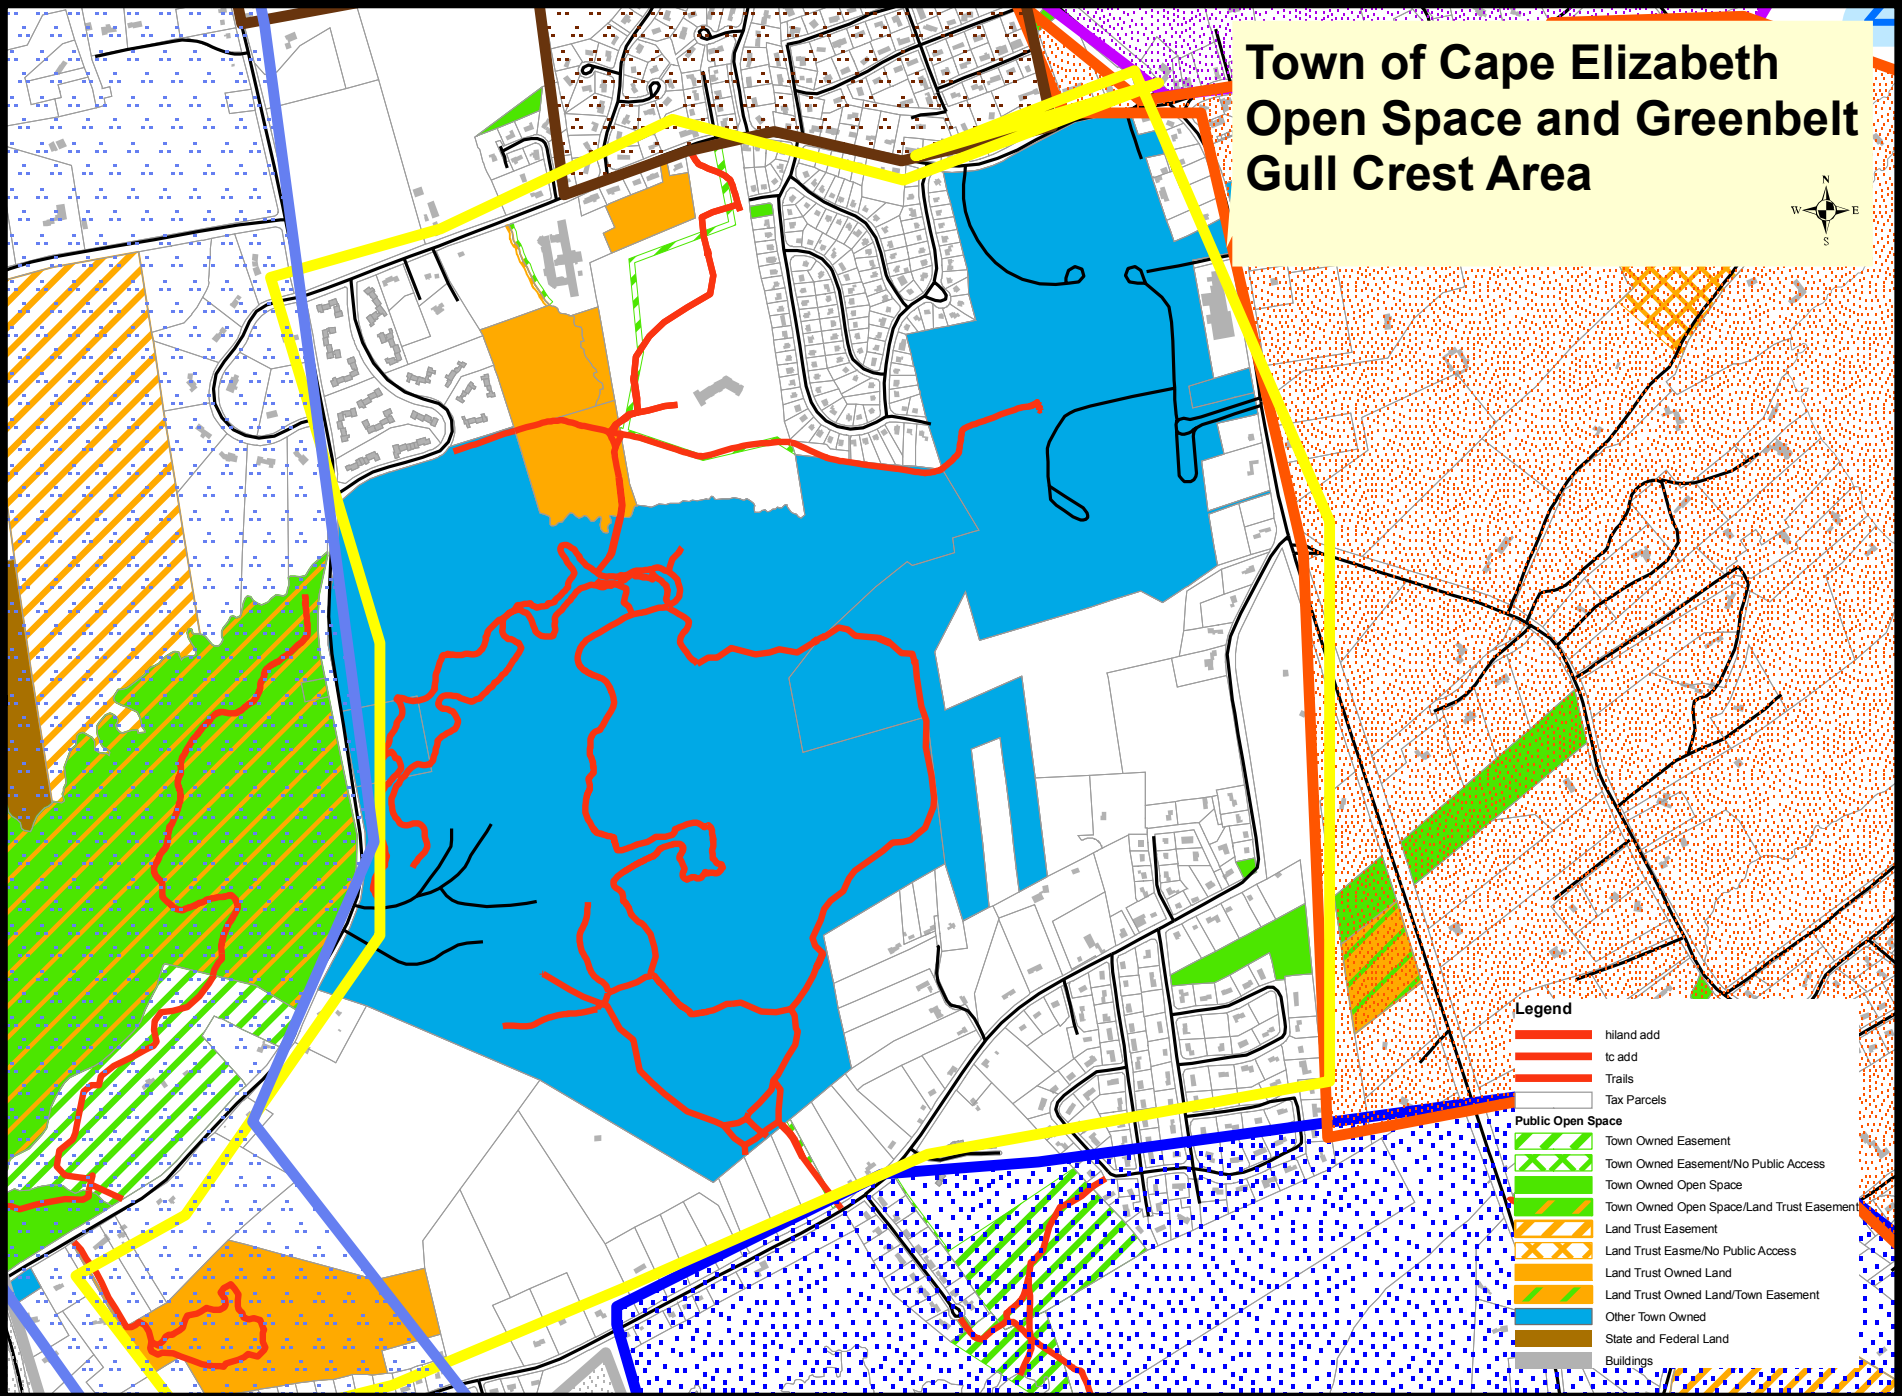

Town of Cape Elizabeth Open Space and Greenbelt Gull Crest Area

- Legend**
- hiland add
 - tc add
 - Trails
 - Tax Parcels
- Public Open Space**
- Town Owned Easement
 - Town Owned Easement/No Public Access
 - Town Owned Open Space
 - Town Owned Open Space/Land Trust Easement
 - Land Trust Easement
 - Land Trust Easme/No Public Access
 - Land Trust Owned Land
 - Land Trust Owned Land/Town Easement
 - Other Town Owned
 - State and Federal Land
 - Buildings